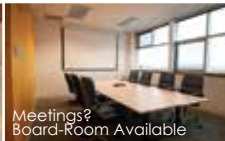

Zoom Fitness offers a great selection of equipment that is up to date and well maintained, BCS' facility has everything you need for a full-body workout. We have been in the fitness industry for over 15 years and this fitness studio is perfect for 1:1 and small group training. The BCS Staff are super-friendly and very accommodating, whether you are booking the studio or needing help from one of the caretakers, you will always be taken care of. We are thrilled to be able to rent such a great studio. Thank you BCS!
VERGIE CONDITIONING AND HEALTH

NBA Sized Basketball Court | Seating Capacity: +1000
Retractable Bleachers [seats 500]

30 Classrooms To Rent

State-Of-The-Art Multi-Purpose Facility

Min Rental
1.5 Hrs

Meetings?
Board-Room Available

Cross Training? Fitness Classes?
Zoom Fitness Centre